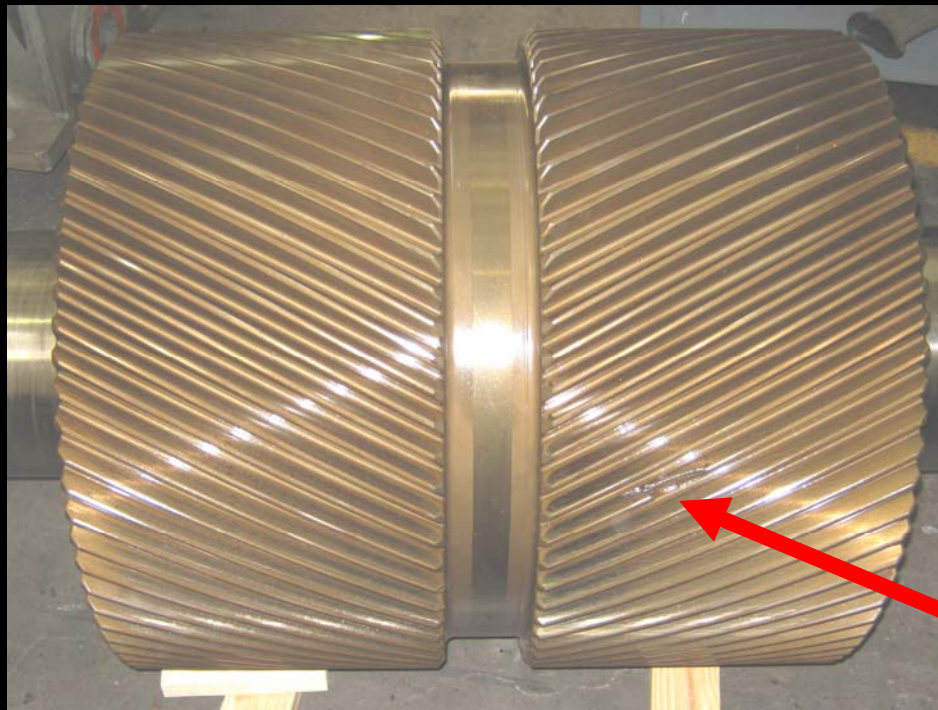

# BOP SGT-02

---

FRAME 6B COGEN  
Gearbox Tooth Failure

# BOP Frame 6B Tooth Failure

---

Chipped  
Tooth