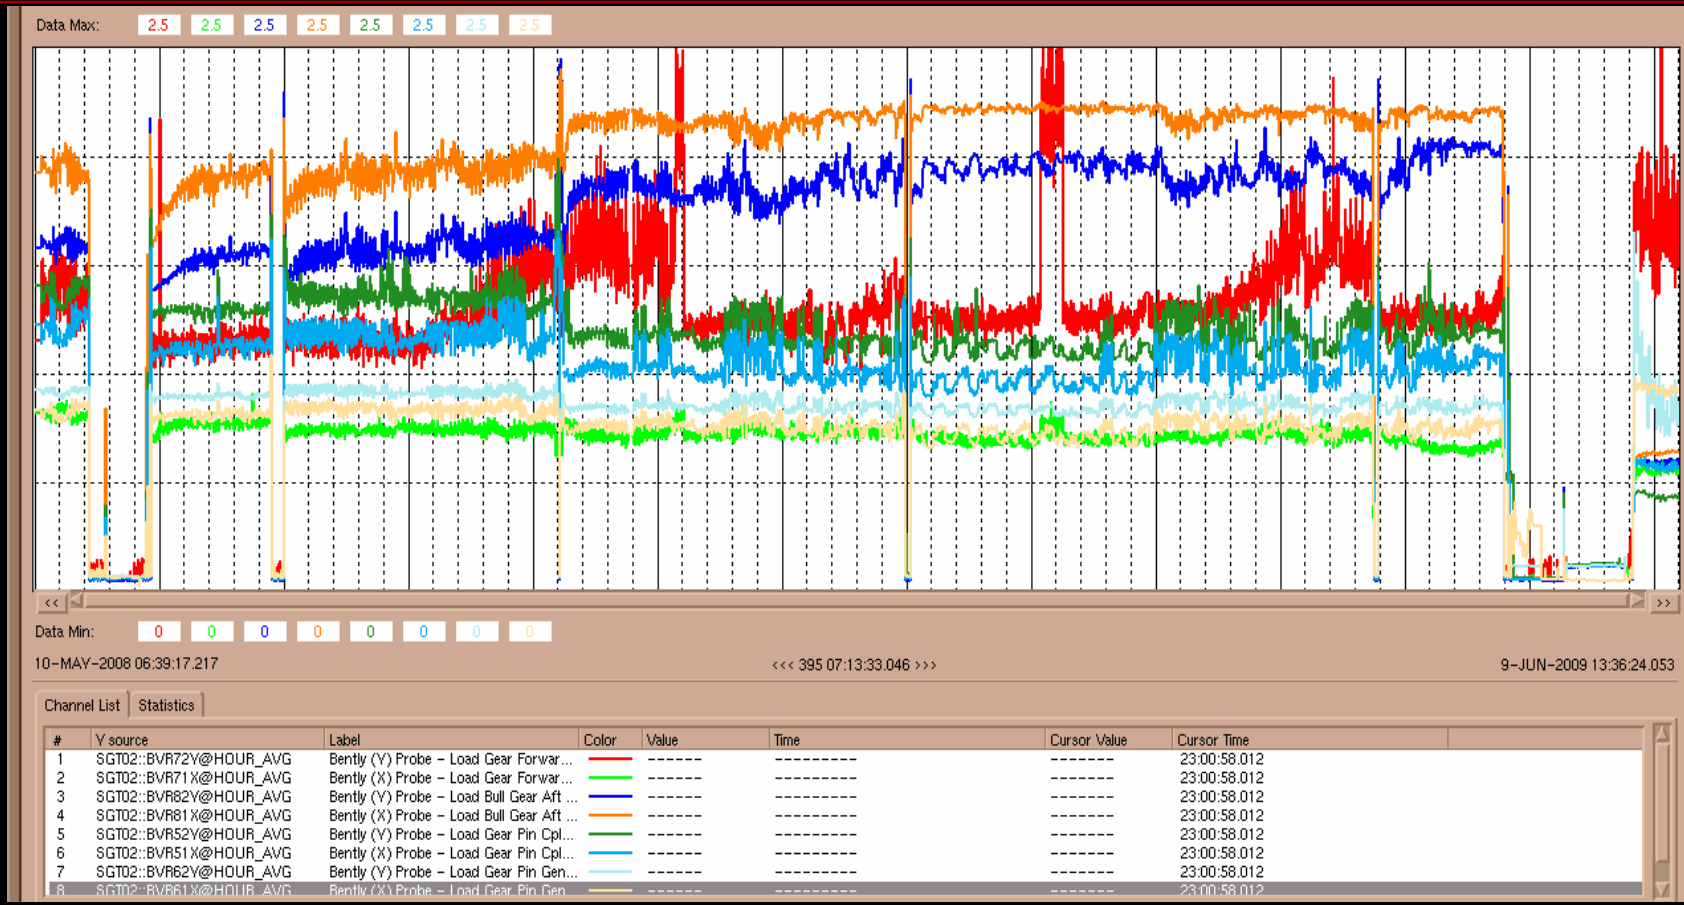

# BOP Frame 6B Tooth Failure

---

Unloaded Side

Loaded Side

# BOP Frame 6B Tooth Failure