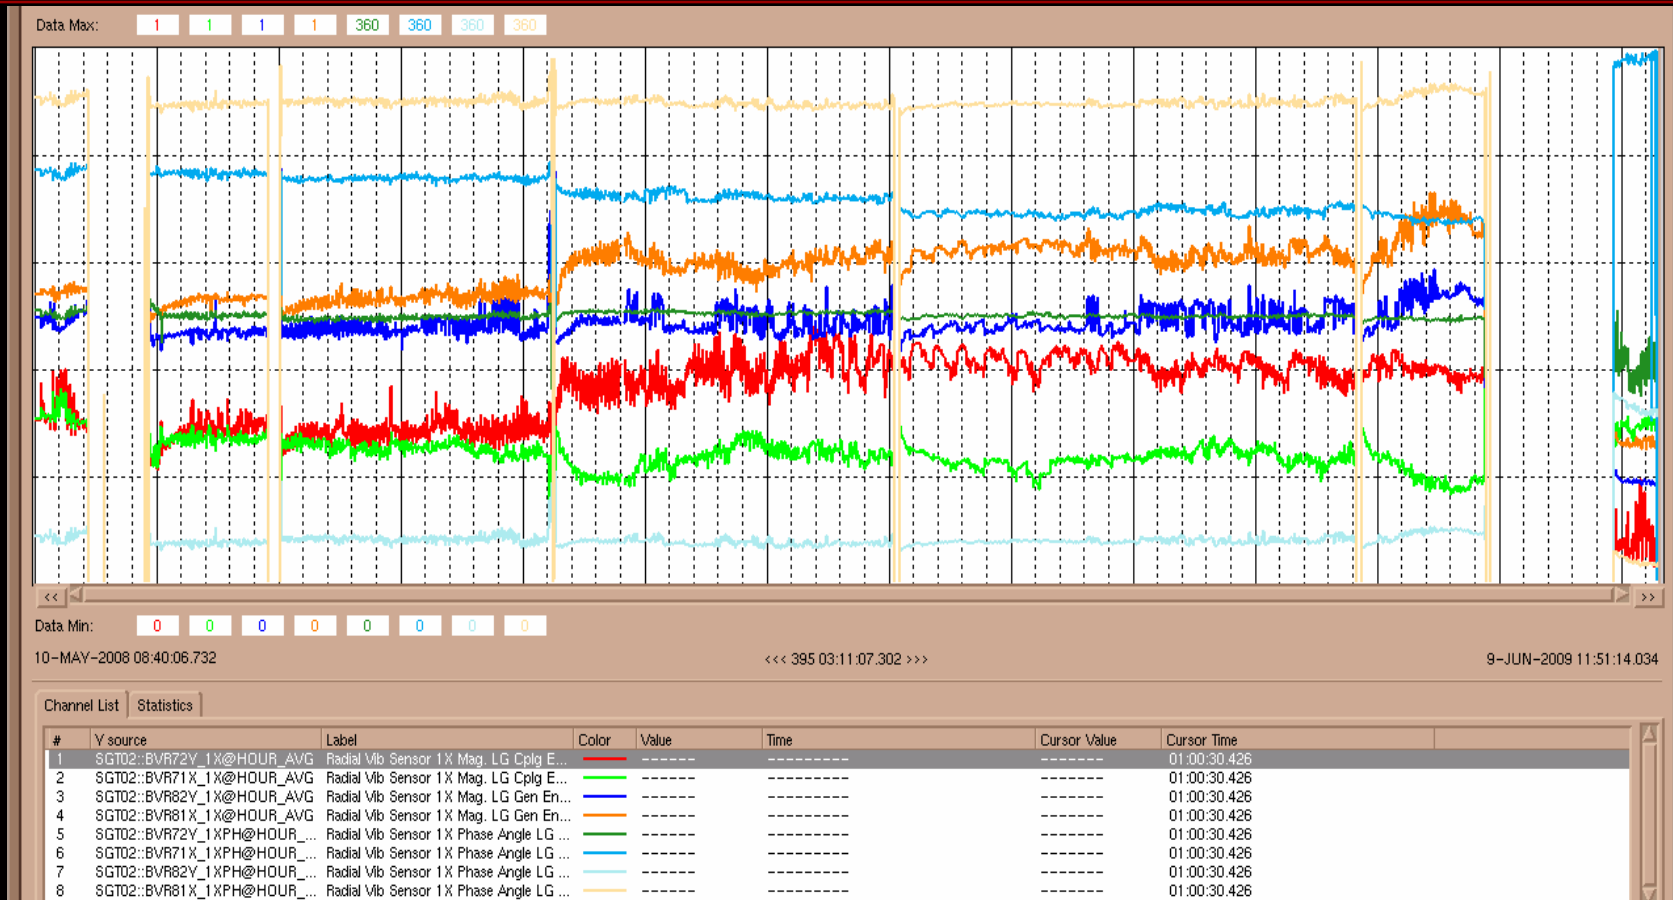

BOP Frame 6B Tooth Failure