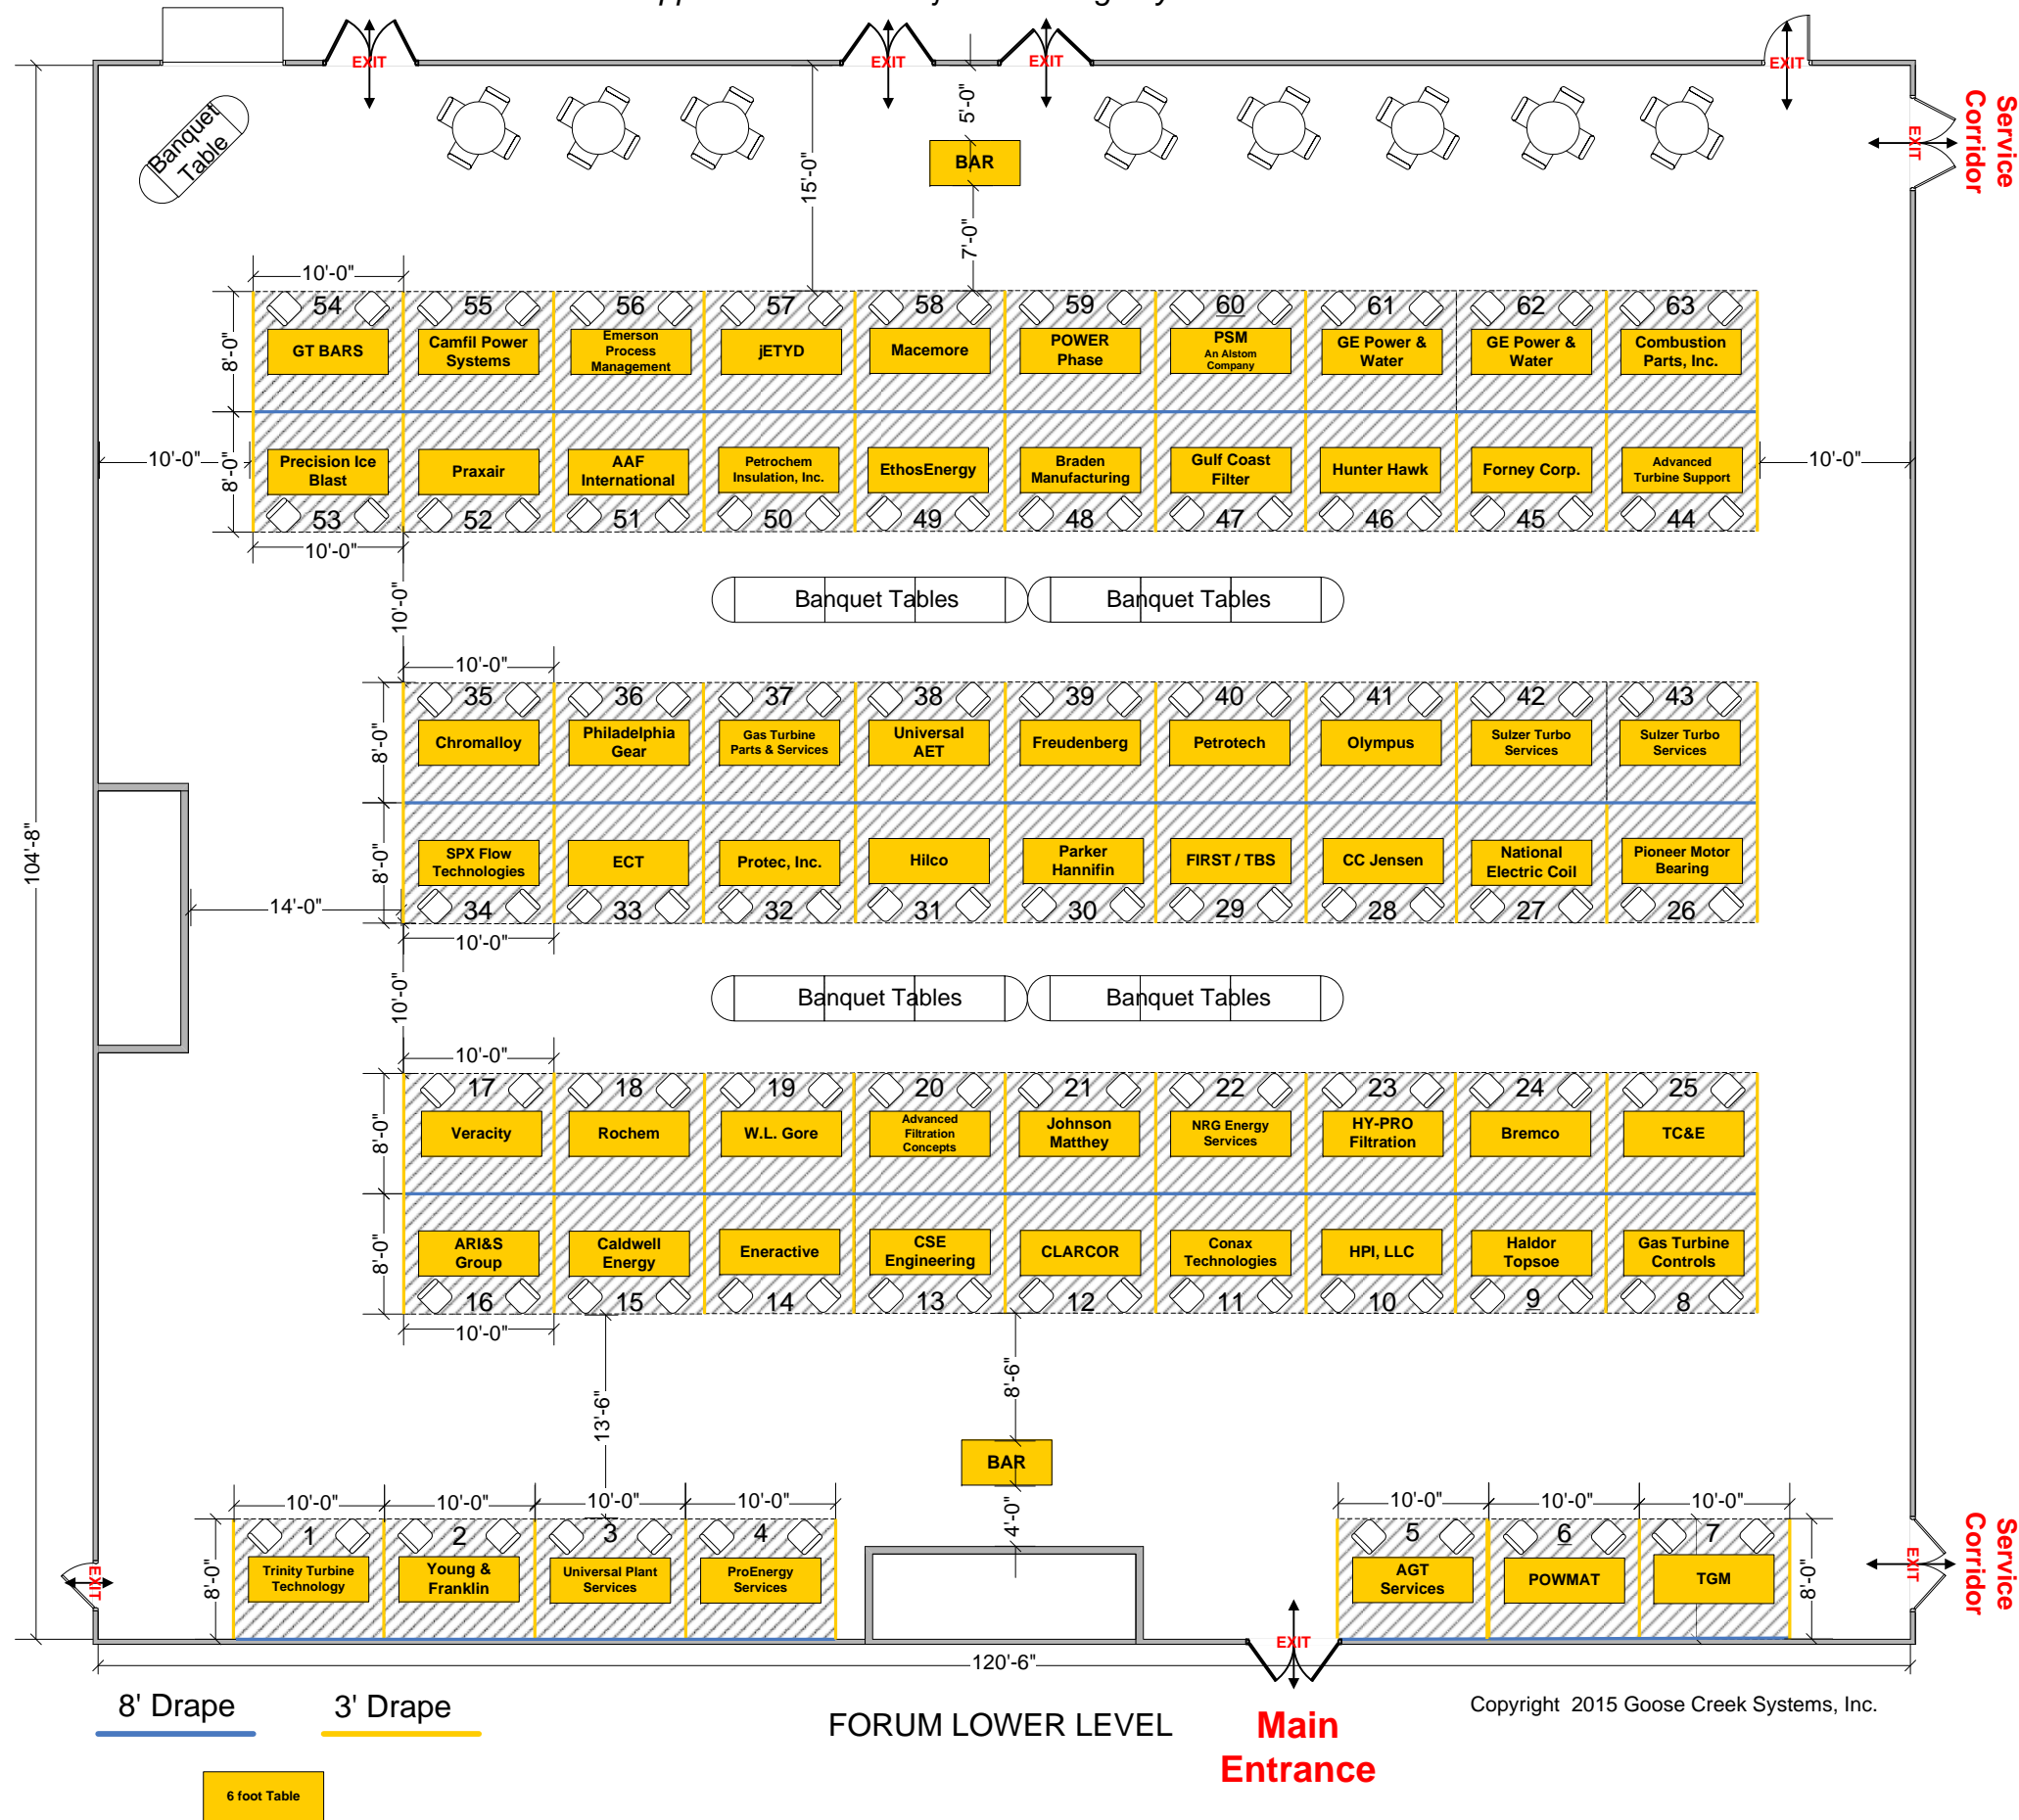

Location of Banquet tables with food and the bars are approximate and subject to change by the hotel.

The 2015 Frame 6 Users Group Vendor Fair June 22nd 5:00PM – 8:30PM

Doubletree Paradise Valley Resort/Scottsdale
5401 North Scottsdale Road
Scottsdale, AZ 85250-7090